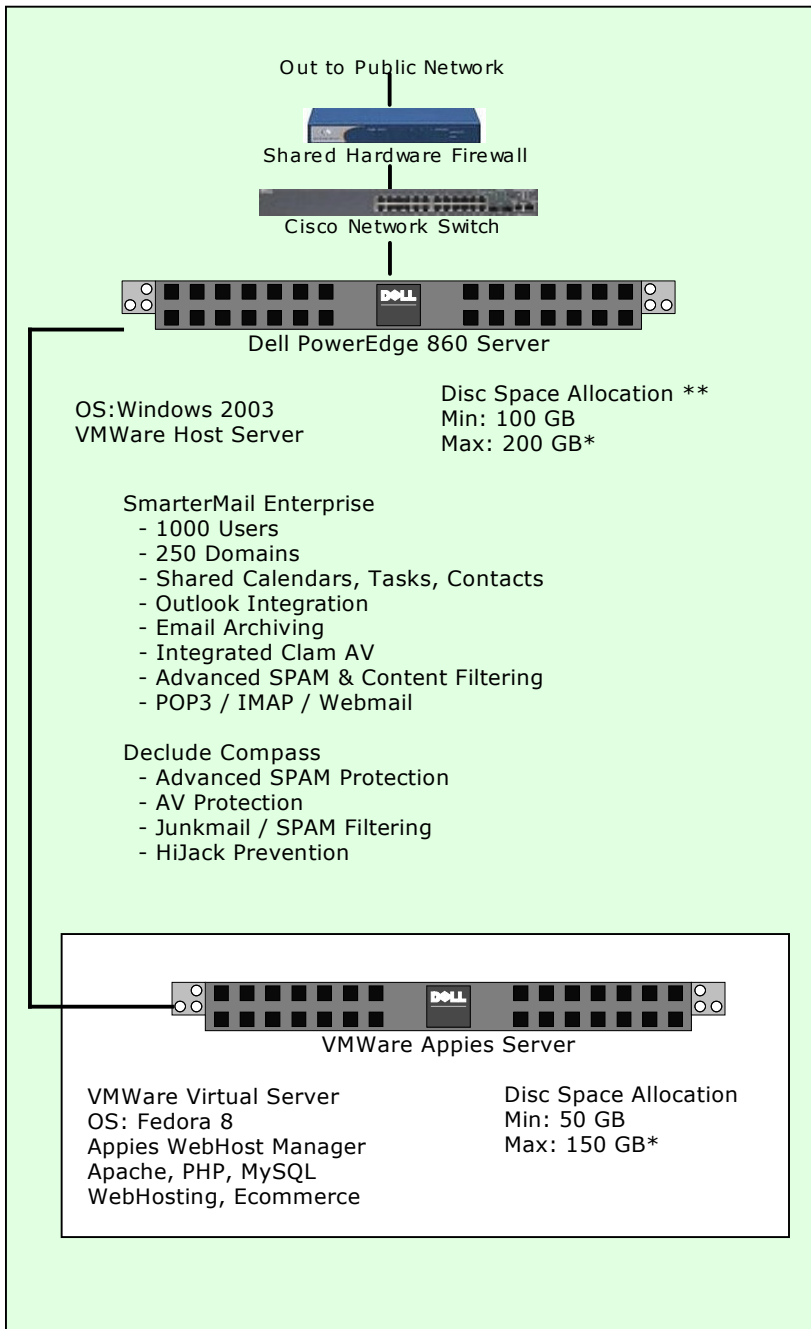

What's included in the base package?

- Dual Core XEON 3040 CPU
- 2 GB Memory
- RAID 1 - Disc Mirroring
- 2 x 250 Gigabyte Hard Drives
  250 Gigabyte Total Storage [1 disc total]

What's included in the price?

- Dell PowerEdge 860 Server
- VMWare Virtual Server
- Windows 2003 Server License
- SmarterMail Enterprise 1000 Users
- Declude Compass Advanced Filtering
- Appies WebHost Manager
- 10 User Appies WHM License
- Hosting in our secure datacenter
- 1Mbps of Premium Bandwidth
- 24x7x365 Server Monitoring
- 24x7x365 Technical Support
- Shared 'Edge' Hardware Firewall
- OS Patch and Update Management

We take care of the server, so you can take care of your business

One Time Setup: $ 749.00

Monthly Recurring: $ 749.00

Your Account Rep:

Gene Salvatore
e: gsalvatore@greentreehosting.com
t: 203-401-8822 x706

**Disc 1 = Data Storage
Disc 2 = Raid Mirror

*Disc Space Maximum numbers are estimates using base server package and will vary based upon the disc space allotted to the host and any other virtual servers.

==== Popular Optional Features =====	Setup	Monthly
Smarter Mail Unlimited Users	$ 200.00	$ 0.00
4 GB Memory	$ 399.00	OR $ 39.00
8 GB Memory	$ 999.00	OR $ 99.00
2 x 500 GB Disc Space	$ 500.00	OR $ 39.00
Useable Storage 500 GB		
2 x 750 GB Disc Space	$ 750.00	OR $ 59.00
Useable Storage T50 GB		
Appies Multi-User WebHost Manager		
15 User	$ 0.00	$ 79.00
25 User	$ 0.00	$ 99.00
26+ Users	see your account rep for pricing	
VMWare Virtual Backup Server		
Setup and initial configuration	$ 200.00	$ 0.00
*this option requires a disc space upgrade		
Off-Server Backup		
Backup data off your server(s) to our network attached backup servers.		
All offserver backups include the first 10GB of data transferred.		
Once Per Month.....	$ 59.00	$ 59.00
Once Per Week.....	$ 99.00	$ 99.00
Once Per Day.....	$ 129.00	$ 129.00