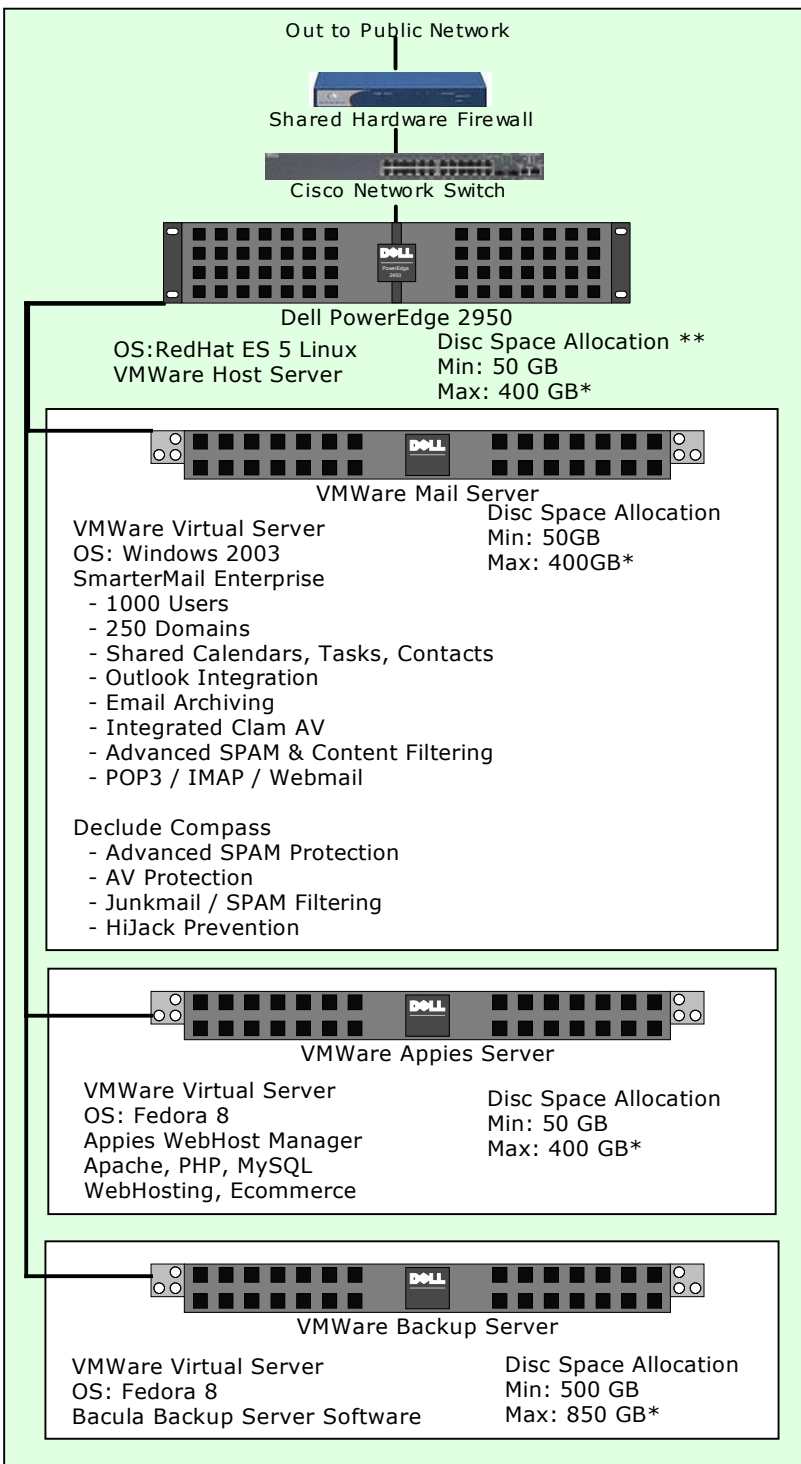

What's included in the base package?

- 2 x Quad Core XEON 5310 CPU's
- 2GB Memory
- Redundant Power Supplies
- RAID 5 Striping with Hot Spare
- 6 x 250 Gigabyte Hard Drives
- 1 Terabyte Total Storage [4 disc total]

What's included in the price?

- Dell PowerEdge 2950 Server
- VMWare Virtual Server
- RedHat Enterprise ES5 License
- Windows 2003 Server License
- SmarterMail Enterprise 1000 Users
- Declude Compass Advanced Filtering
- Appies WebHost Manager
- 15 User Appies WHM License
- Hosting in our secure datacenter
- 1Mbps of Premium Bandwidth
- 24x7x365 Server Monitoring
- 24x7x365 Technical Support
- Shared 'Edge' Hardware Firewall
- OS Patch and Update Management

We take care of the server, so you can take care of your business

One Time Setup: $ 999.00

Monthly Recurring: $ 999.00

Your Account Rep:

Gene Salvatore
e: gsalvatore@greentreehosting.com
t: 203-401-8822 x706

**Disc 1-4 = Storage Space
Disc 5 = RAID Parity
Disc 6 = Raid Hot Spare

*Disc Space Maximum numbers are estimates using base server package and will vary based upon the disc space allotted to the host and any other virtual servers.

==== Popular Optional Features ===== Setup Monthly

Smarter Mail Unlimited Users	$ 200.00		$ 0.00
4 GB Memory	$ 399.00	OR	$ 39.00
8 GB Memory	$ 999.00	OR	$ 99.00
6 x 500 GB Disc Space	$ 1,500.00	OR	$ 119.00
Useable Storage 2,000GB/2TB			
6 x 750 GB Disc Space	$ 2,250.00	OR	$ 179.00
Useable Storage 3,000GB/3TB			
Appies Multi-User WebHost Manager			
25 User	$ 0.00		$ 99.00
26+ Users	see your account rep for pricing		

Off-Server Backup

Backup data off your server(s) to our network attached backup servers. All offserver backups include the first 10GB of data transferred.

Once Per Month	$ 59.00	$ 59.00
Once Per Week	$ 99.00	$ 99.00
Once Per Day	$ 129.00	$ 129.00