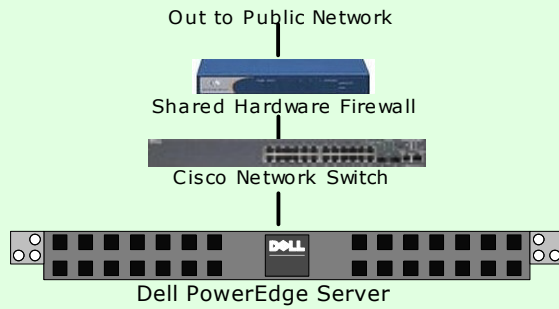

Startup Dedicated Server Package

If you're looking for a more private or robust platform than shared web hosting offers, then our Startup Dedicated Server may be a great option for you.

Built on the stable Linux Fedora Operating System, this server, enhanced with our Appies Website Manager Software is a complete hosting package for any web based need!

With 80GB of Gigabytes total storage in base configuration, you can host all your websites on the Appies Enhanced Server. Sell products using our pre-installed e-commerce applications. Build and host websites, share pictures, build communities ... the sky is the limit!

Great uses for this server include:

- More power for your e-commerce site
- More storage for your digital files
- Starting or expanding your hosting company

OS: Fedora 8
WebHosting, Ecommerce
Appies Website Manager
Apache, PHP, MySQL
POP3 / IMAP / Webmail

Disc Space Allocation **
Min: 80 GB
Max: 80 GB*

- A full featured, Appies Enhanced Web Server
- 1000 POP3 Email Accounts
- Unlimited Email Aliases
- Run your own nameservers
- Manage your own dns records
- Host unlimited domain names
- FTP user manager
- OS Commerce Pre-installed
- PHPBB Pre-installed
- MySql Pre-installed
- Gallery Pre-installed
- WordPress Pre-installed
- MailMan Pre-installed
- Real Server Pre-installed
- Full Suite of Appies Software including
- Appies Calendar
- Appies Banner Manager
- Appies Knowledge Base
- Appieshop E-Commerce
- AppiesStats
- and much more!

What's included in base package?

- ~~Intel Celeron 430 CPU~~
- Free Upgrade! Dual Core Intel® Pentium®E2160
- 1GB Memory
- RAID 1 - Disc Mirroring
- 2 x 80 Gigabyte Hard Drives
  80 Gigabyte Total Storage [1 disc total]

What's included in the price?

- Dell PowerEdge Server
- Fedora 8 Operating System
- Appies Website Manager License
- Hosting in our secure datacenter
- 1Mbps of Premium Bandwidth
- 24x7x365 Server Monitoring
- 24x7x365 Technical Support
- Shared 'Edge' Hardware Firewall
- OS Patch and Update Management

We take care of the server, so you can take care of your business

==== Popular Optional Features =====	SETUP	MONTHLY
2 GB Memory	$ 299.00	OR $ 29.00
4 GB Memory	$ 399.00	OR $ 39.00
2 x 160 GB Disc Space	$ 149.00	OR $ 19.00
Useable Storage 160 GB		
2 x 250 GB Disc Space	$ 250.00	OR $ 29.00
Useable Storage 250 GB		
Appies Multi-User WebHost Manager		
5 User	$ 0.00	$ 29.00
10 User.....	$ 0.00	$ 49.00
15 User	$ 0.00	$ 79.00
25 User	$ 0.00	$ 99.00
26+ Users	see your account rep. for pricing	

Off-Server Backup

Backup data off your server(s) to our network attached backup servers. All offserver backups include the first 10GB of data transferred.

Once Per Month.....	$ 59.00	$ 59.00
Once Per Week	$ 99.00	$ 99.00
Once Per Day	$ 129.00	$ 129.00

One Time Setup: $ 259.00

Monthly Recurring: $ 259.00

Your Account Rep:

Gene Salvatore
e: gsalvatore@greentreehosting.com
t: 203-401-8822 x706

**Disc 1 = Data Storage
Disc 2 = Raid Mirror

*Disc Space Maximum numbers are estimates using base server package and will vary based upon the disc space allotted to the host and any other virtual servers.